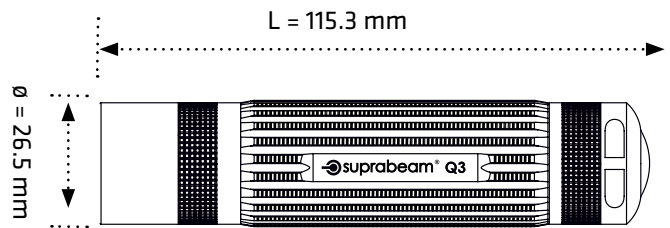

Q3

LED / Focus configuration	1 CREE Power Chip / Sliding Hyperfocus™ Lens
Case Material / Surface Treatment	Anodized, High Strength Aluminium
Case Color	Anthracite Dark Grey
Switch	Quality Tested Switch System At Rear Constant / Momentary Light
Dimensions	L = 115.3 mm, ø = 26.5 mm
Weight incl. battery	99 g
Tightness	Splash Waterproof IPx4
Temperature	-20° C to +50° C
Built in DC / DC Controller	YES
Standard Power Source	3 x AAA Alkaline
Compatible with rechargeable cells	YES - AAA
Beam / Distance	Floodlight <> Spotlight > 225 Meters
Luminous Flux	BOOST: 280 Lumens/ High: 120 Lumens/ Reduced: 50 Lumens/ Strobe 10 Hz
Lighting Time	< 30 hours
Accessories included	Hyper Focus™ Pro. Quality Pouch with Velcro and Press Stud Strap Manual
EAN-Code	57 04049 90015 8
Customs Tariff Number	8513 1000
Packaging	Gift Box
Single Box Content / Size / Weight	1 pcs, 16.7 x 12.9 x 5.2 cm / 290 g
Sales Box Content / Size / Weight	6 pcs, 34.2 x 13.8 x 16.4 cm / 1.8 kg
Master Box Content / Size / Weight	36 pcs, 43.4 x 36.2 x 34.6 / 12.8 kg
Order's Adress	info@suprabeam.com
Part No.	900.031